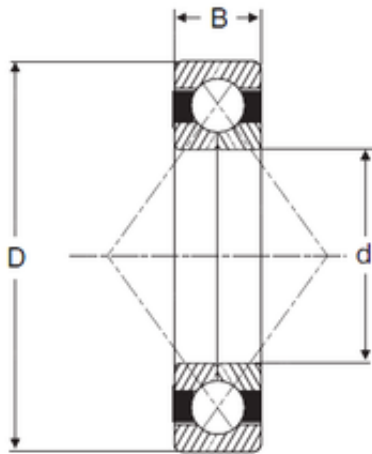

# Ruville BEARING COMPANY

50 mm x 110 mm x 27 mm SIGMA QJ 310  
angular contact ball bearings

Bearing No. QJ 310

Size	50x110x27 mm
Bore Diameter	50 mm
Outer Diameter	110 mm
Width	27 mm
d	50 mm
D	110 mm
B	27 mm
C	27 mm

QJ 310 Bearing 2D drawings and 3D CAD models