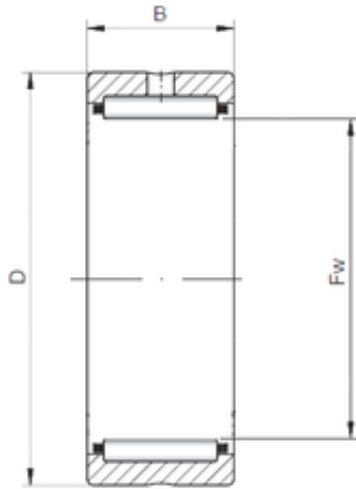

Ruville BEARING COMPANY

ISO RNA4852 needle roller bearings

Bearing No. RNA4852

Size	285x320x60 mm
Bore Diameter	285 mm
Outer Diameter	320 mm
Width	60 mm
Fw	285 mm
D	320 mm
C	60 mm

RNA4852 Bearing 2D drawings and 3D CAD models