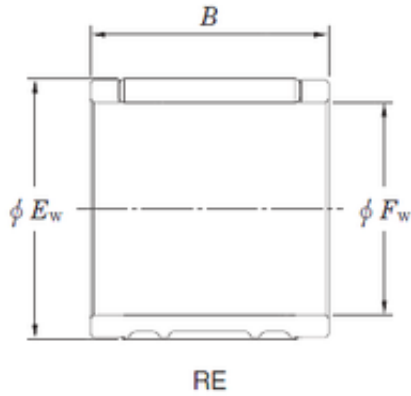

Ruville BEARING COMPANY

KOYO RE192425AL1 needle roller bearings

Bearing No. RE192425AL1

Size	19x24x24.8 mm
Bore Diameter	19 mm
Outer Diameter	24 mm
Width	24,8 mm
Fw	19 mm
Ew	24 mm
B	24,8 mm
Lw	18.8 mm
Weight	0,026 Kg
Basic dynamic load rating (C)	18 kN

RE192425AL1 Bearing 2D drawings and 3D CAD models