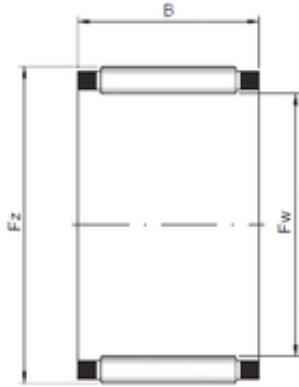

Ruville BEARING COMPANY

ISO K35x40x13 needle roller bearings

Bearing No. K35x40x13

Size	35x40x13 mm
Bore Diameter	35 mm
Outer Diameter	40 mm
Width	13 mm
Fw	35 mm
Ew	40 mm
B	13 mm

K35x40x13 Bearing 2D drawings and 3D CAD models