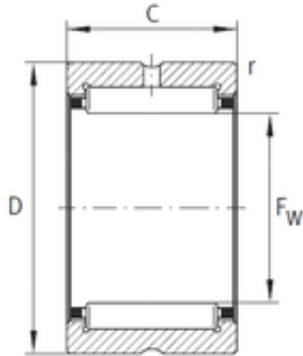

Ruville BEARING COMPANY

INA RNA6906-XL needle roller bearings

Bearing No. RNA6906-XL

Size	35x47x30 mm
Bore Diameter	35 mm
Outer Diameter	47 mm
Width	30 mm
Fw	35 mm
D	47 mm
C	30 mm
r min.	0,3 mm
Weight	0,126 Kg
Basic dynamic load rating (C)	49 kN
Basic static load rating (C0)	71 kN
Fatigue load limit (Pu)	12,9
Reference speed	7 500 r/min

RNA6906-XL Bearing 2D drawings and 3D CAD models