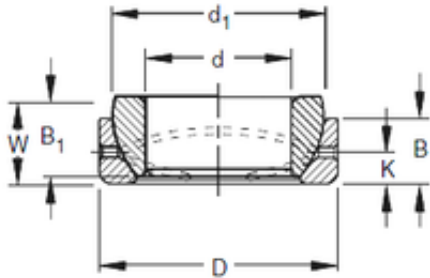

Ruville BEARING COMPANY

Timken 10SBT16 plain bearings

Bearing No. 10SBT16

Size	25.4x41.275x11.18 mm
Bore Diameter	25,4 mm
Outer Diameter	41,275 mm
Width	11,18 mm
d	25,4 mm
D	41,275 mm
B1	13,97 mm
C	11,18 mm
d1	15,24 mm

10SBT16 Bearing 2D drawings and 3D CAD models