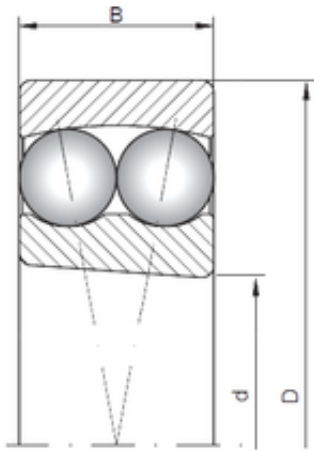

Ruville BEARING COMPANY

110 mm x 200 mm x 53 mm ISO 2222K self aligning ball bearings

Bearing No. 2222K

Size	110x200x53 mm
Bore Diameter	110 mm
Outer Diameter	200 mm
Width	53 mm
d	110 mm
D	200 mm
B	53 mm
C	53 mm

2222K Bearing 2D drawings and 3D CAD models