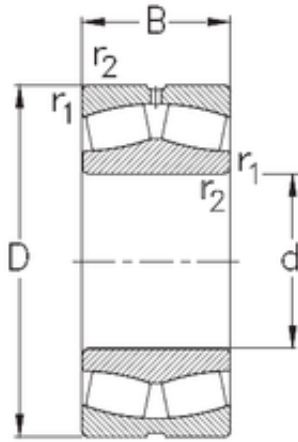

Ruville BEARING COMPANY

400 mm x 600 mm x 200 mm NKE 24080-MB-W33 spherical roller bearings

Bearing No. 24080-MB-W33

| | |
|-------------------------------|----------------|
| Size | 400x600x200 mm |
| Bore Diameter | 400 mm |
| Outer Diameter | 600 mm |
| Width | 200 mm |
| d | 400 mm |
| D | 600 mm |
| B | 200 mm |
| C | 200 mm |
| r1 min. | 5 mm |
| r2 min. | 5 mm |
| Weight | 205 Kg |
| Basic dynamic load rating (C) | 3767 kN |
| Basic static load rating (C0) | 8049 kN |
| Limiting speed | 900 r/min |
| Calculation factor (e) | 0,29 |
| Calculation factor (Y0) | 2,26 |
| Calculation factor (Y1) | 2,32 |

24080-MB-W33 Bearing 2D drawings and 3D CAD models