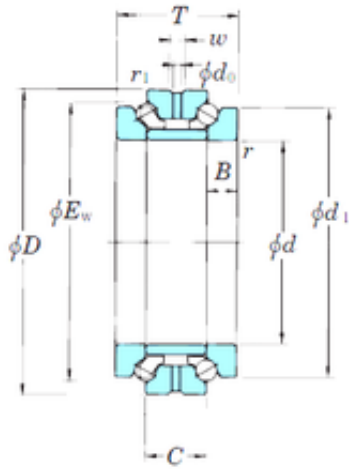

## 100 mm x 150 mm x 15 mm KOYO 234420B thrust ball bearings

Bearing No. 234420B

Size	100x150x60 mm
Bore Diameter	100 mm
Outer Diameter	150 mm
Width	60 mm
d	100 mm
D	150 mm
Ew	137 mm
T	60 mm
B	15 mm
C	30 mm
Angle ( )	60 °
d1	133 mm
r min.	1,5 mm
r1 min.	1 mm
W	8 mm
Weight	3,33 Kg
Basic dynamic load rating (C)	68,7 kN
Basic static load rating (C0)	172 kN
(Grease) Lubrication Speed	2 900 r/min

234420B Bearing 2D drawings and 3D CAD models