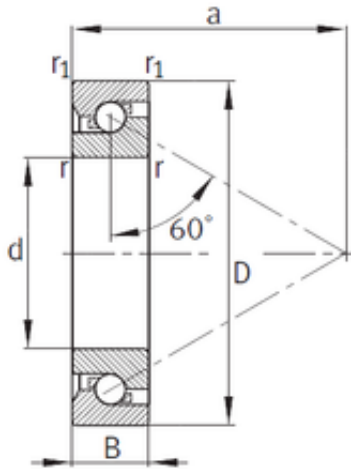

Ruville BEARING COMPANY

25 mm x 62 mm x 15 mm FAG BSB025062-T
thrust ball bearings

Bearing No. BSB025062-T

Size	25x62x15 mm
Bore Diameter	25 mm
Outer Diameter	62 mm
Width	15 mm
d	25 mm
D	62 mm
B	15 mm
C	15 mm
Angle (°)	60 °
a	46,5 mm
r min.	1 mm
r1 min.	1 mm
Da	52 mm
da	38 mm
Weight	0,24 Kg
Basic dynamic load rating (C)	29,5 kN
Basic static load rating (C0)	68 kN

BSB025062-T Bearing 2D drawings and 3D CAD models